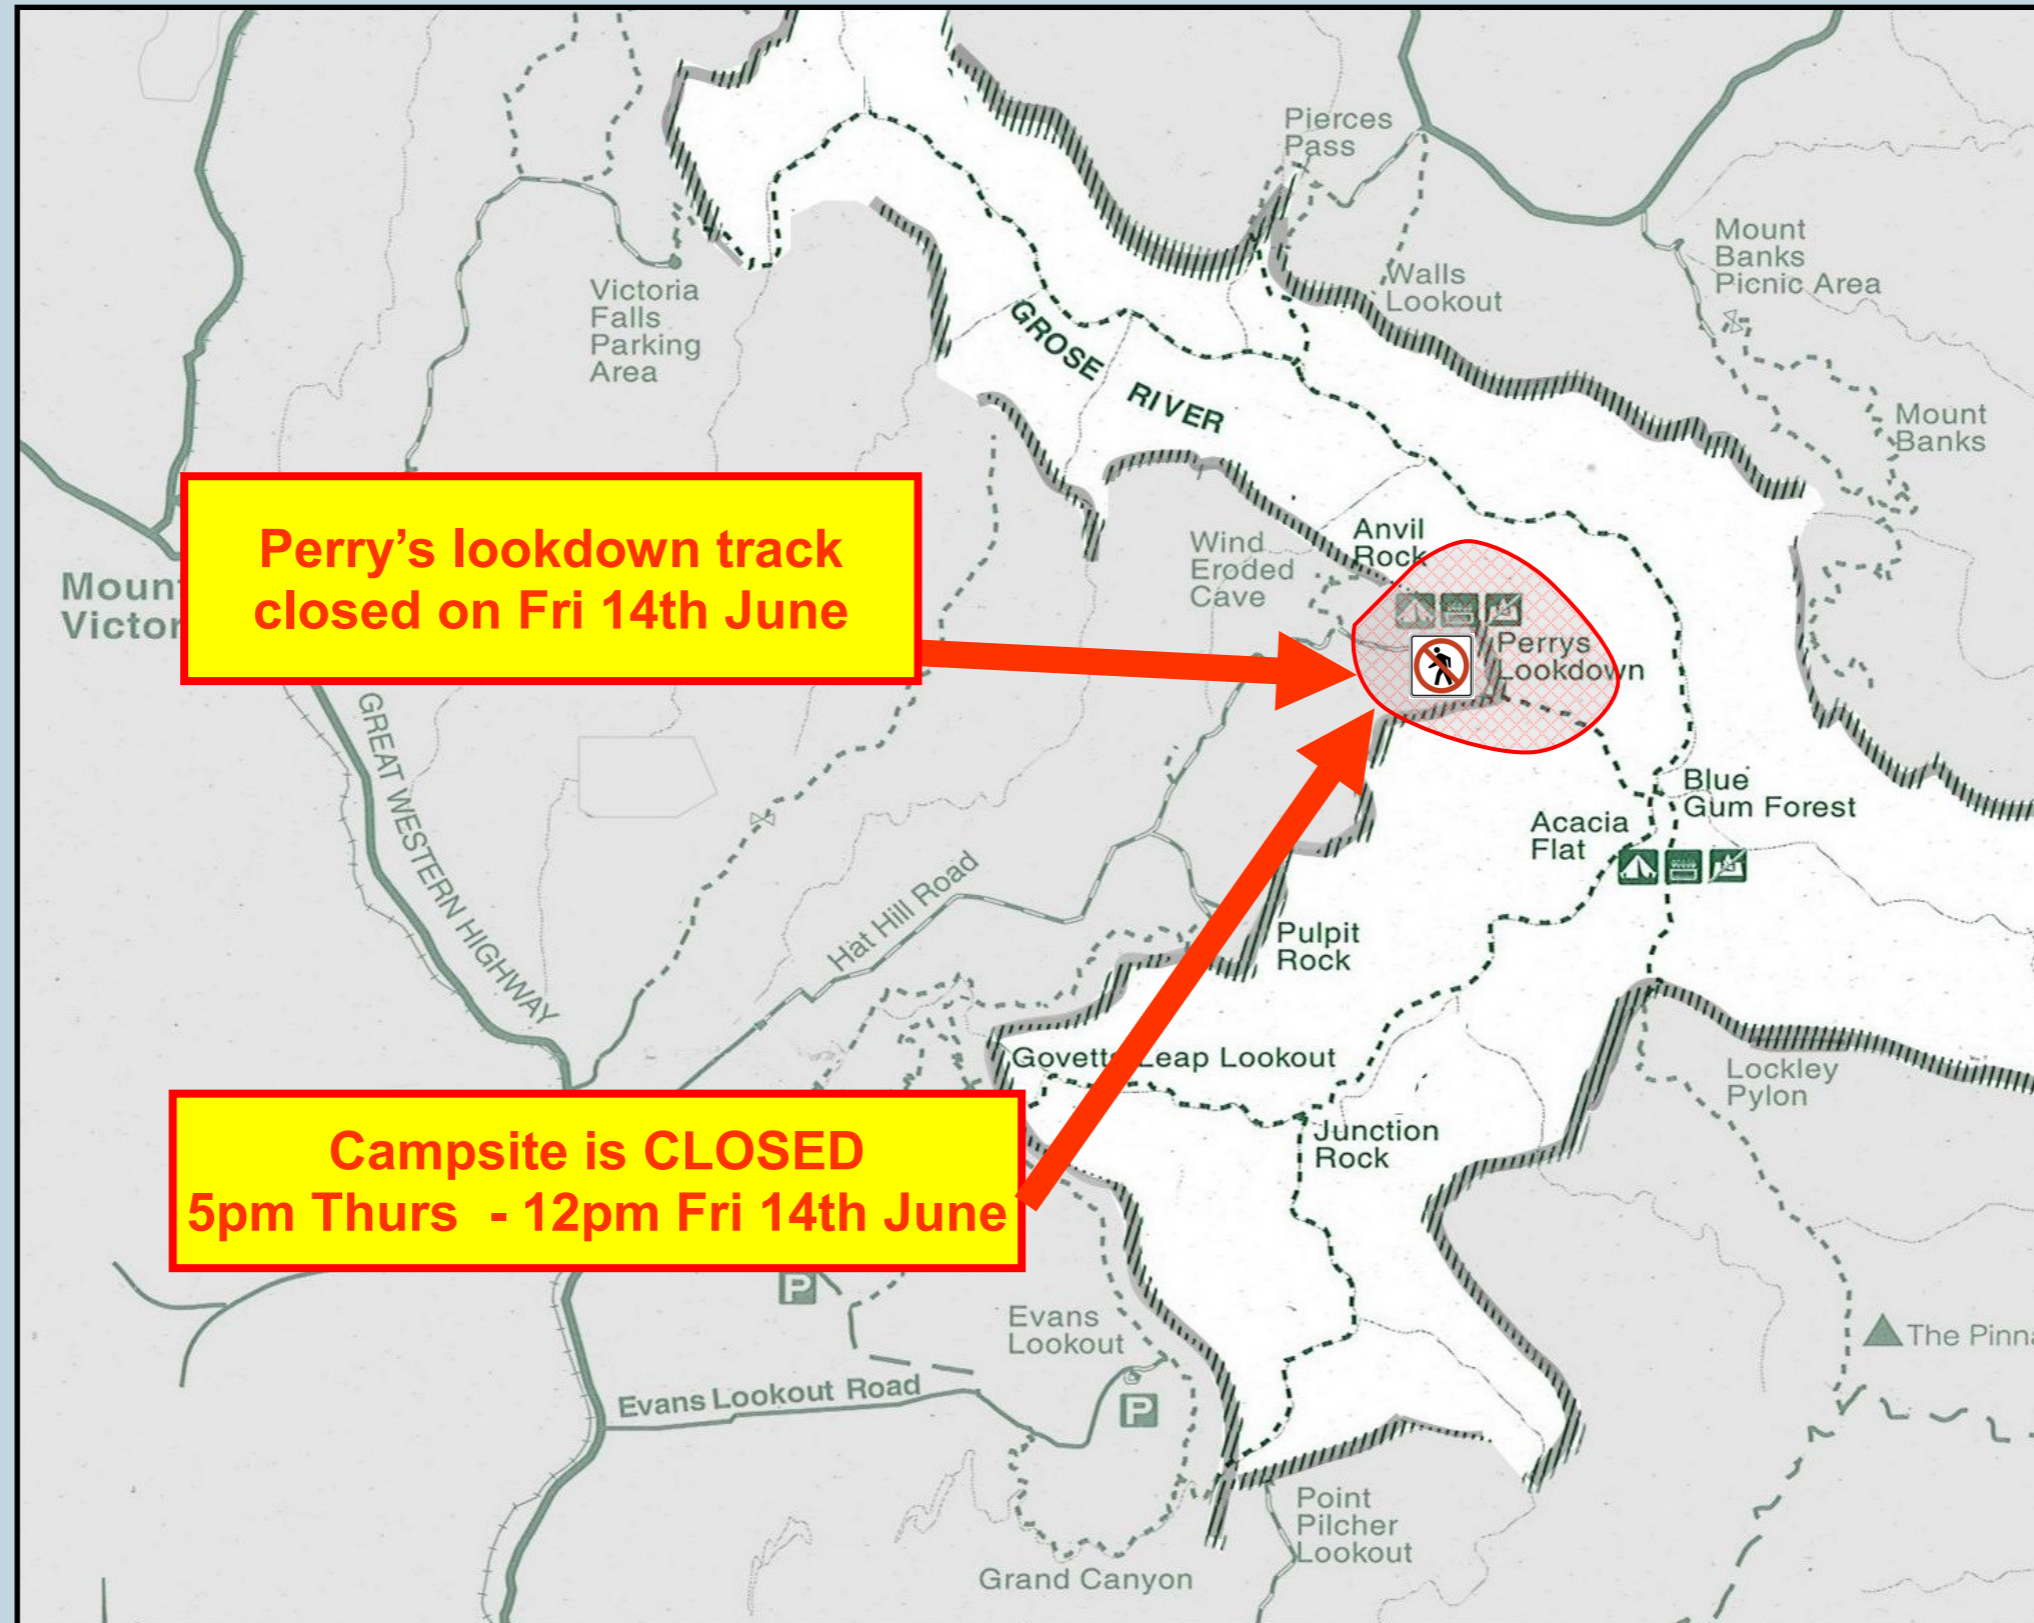

NSW National Parks
and Wildlife Service

Blackheath Area - Helicopter Operations

Perry's Lookdown closed

Friday 14th June

Blue Mountains National Park

For further information please call NPWS Blackheath Visitor Centre 4787 8877