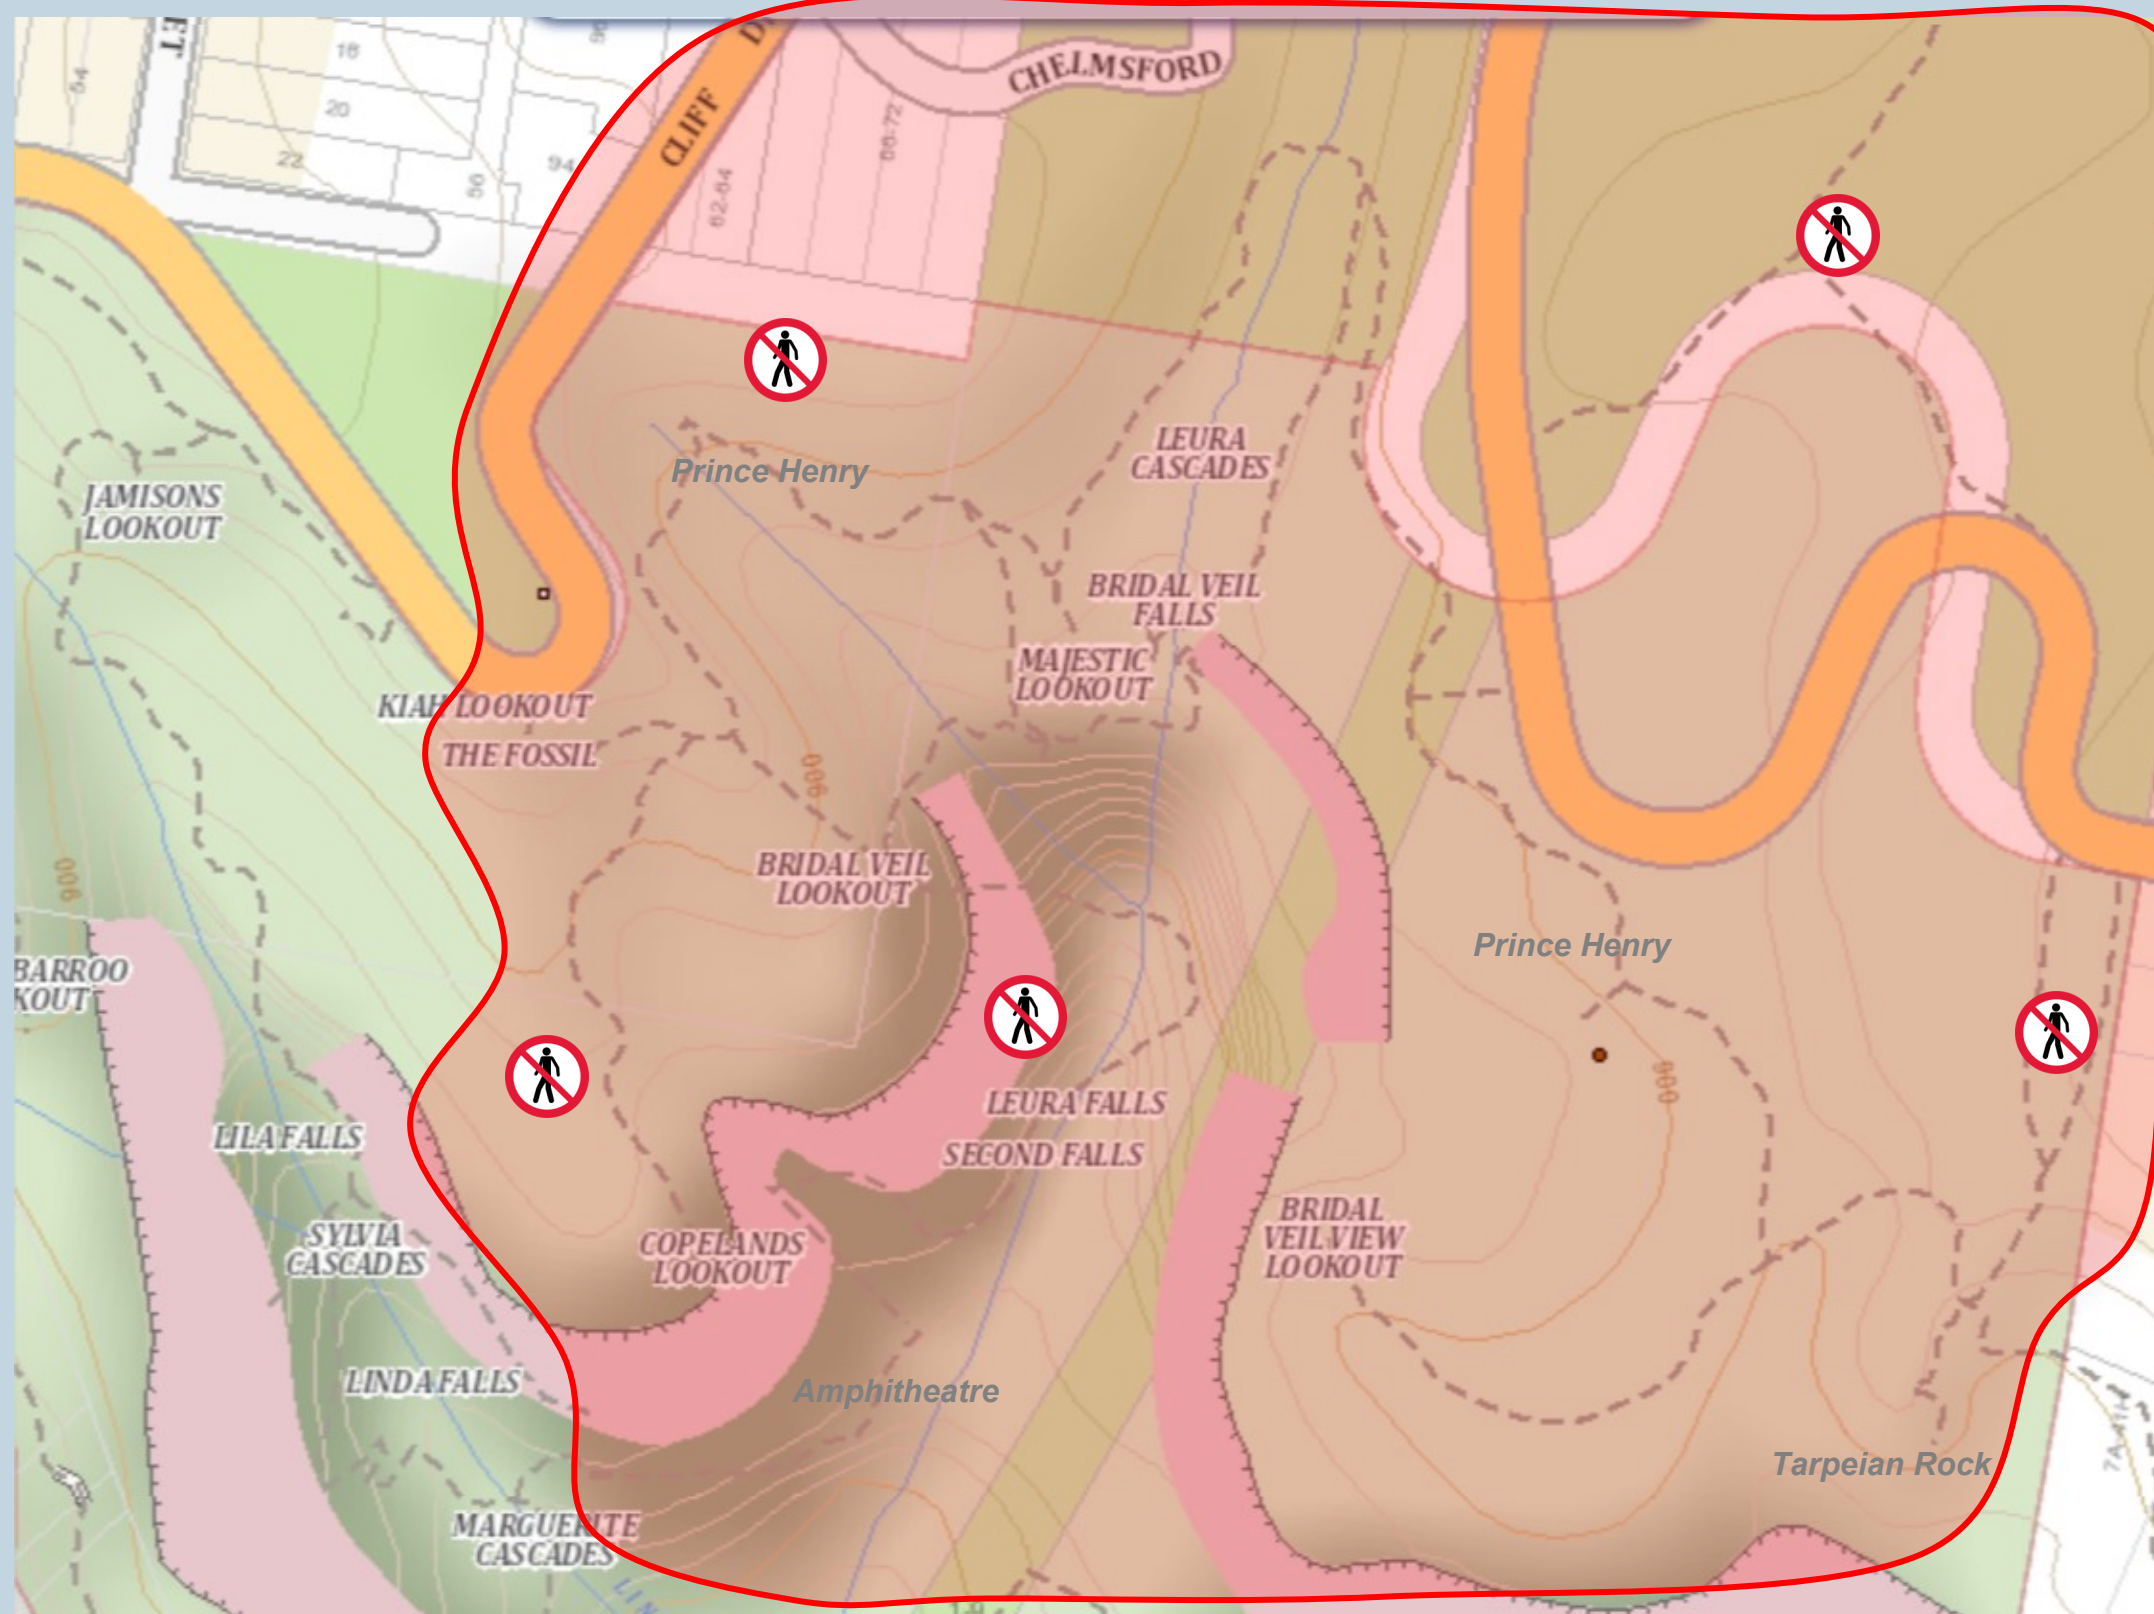

Walking Track Closures

Prince Henry Cliff Walk
Closed between
Kiah Lookout and
Tarpeian Rock

Wednesday 25th November
to
Friday 27th November 2020

Closed Areas Shown

No access due to helicopter
lifting in materials