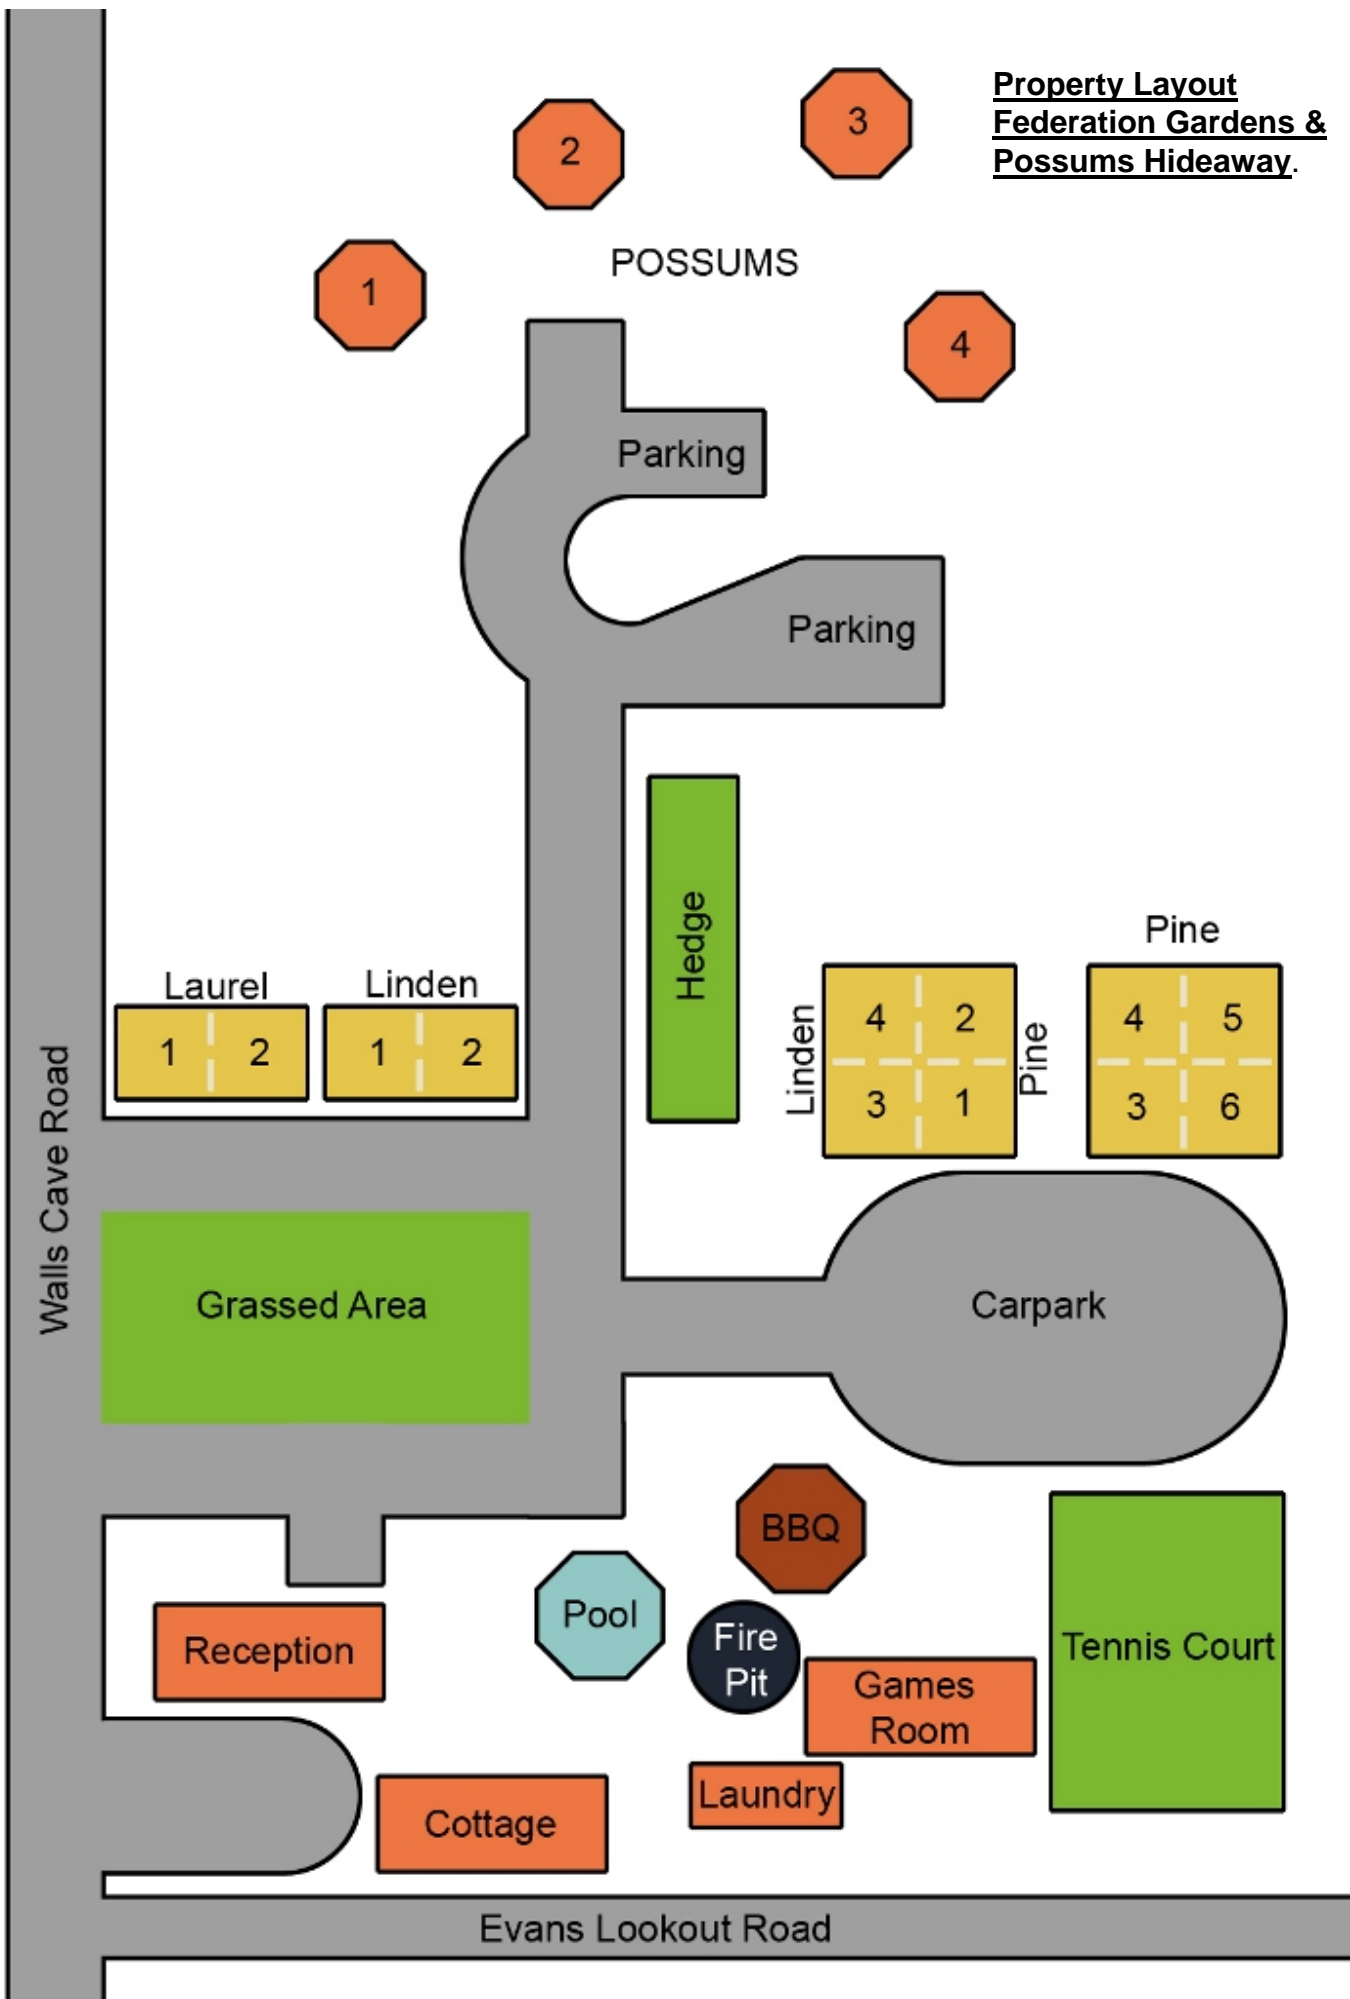

Property Layout
Federation Gardens &
Possums Hideaway.

2

3

1

POSSUMS

4

Parking

Parking

Laurel

Linden

1

2

1

2

Hedge

Linden

3

6

Walls Cave Road

Grassed Area

Carpark

Reception

Pool

BBQ

Fire Pit

Games Room

Tennis Court

Cottage

Laundry

Evans Lookout Road